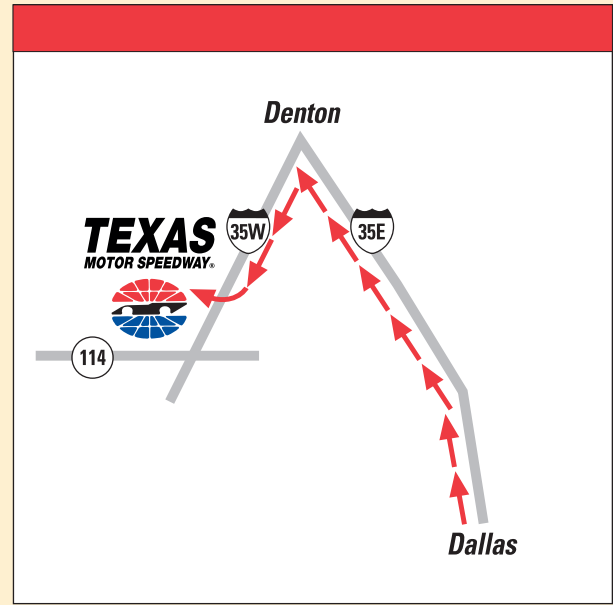

**TEXAS MOTOR SPEEDWAY LEGEND**

- GATES 1-12
- **ELEVATOR TOWERS:**
- B1 Dickies
- B2 Aaron's Sales
- B3 Samsung
- B4 Sprint
- B5 7-Eleven
- B6 O'Reilly Auto Parts
- B7 Nationwide Insurance
- PARKING:**
- Paddock/Press Infield Parking
- Press Box Reserved Parking
- VIP/PSL Parking
- Public Paved Parking
- Bus Parking
- Express Parking Lot
- Handicap Parking
- Helipad Area
- Speedway Club Parking
- Employee Parking/Camping
- FACILITIES:**
- ♂ ♀ Restrooms/Showers
- M Samsung Media Center
- BROADCAST Time Warner Cable Broadcast Center
- CRD Credentials
- MED HCA Infield Care Center
- E Event First Aid Station
- A Event
- T Tunnel Access
- Village of Champions
- Lone Star Circle Reserved Camping
- Victory Circle Reserved Camping
- ★ Campground Public Safety Building
- Infield Camping
- VIP Camping
- Unreserved Camping (NASCAR Sprint Cup Only)
- Off-Road Cafeteria
- Infield Cafeteria
- RV RV Dump Station
- PIT Dirt Track Pit Area
- DBO Dirt Track Box Office
- TKT Ticket Office/Speedway World Gift Shop
- CO Corporate Offices
- WH SMI Properties Warehouse/Kitchen
- Brookshire's Campground Store (NASCAR Sprint Cup weekends only)

**TEXAS**  
MOTOR SPEEDWAY®

*The Great American Speedway!®*