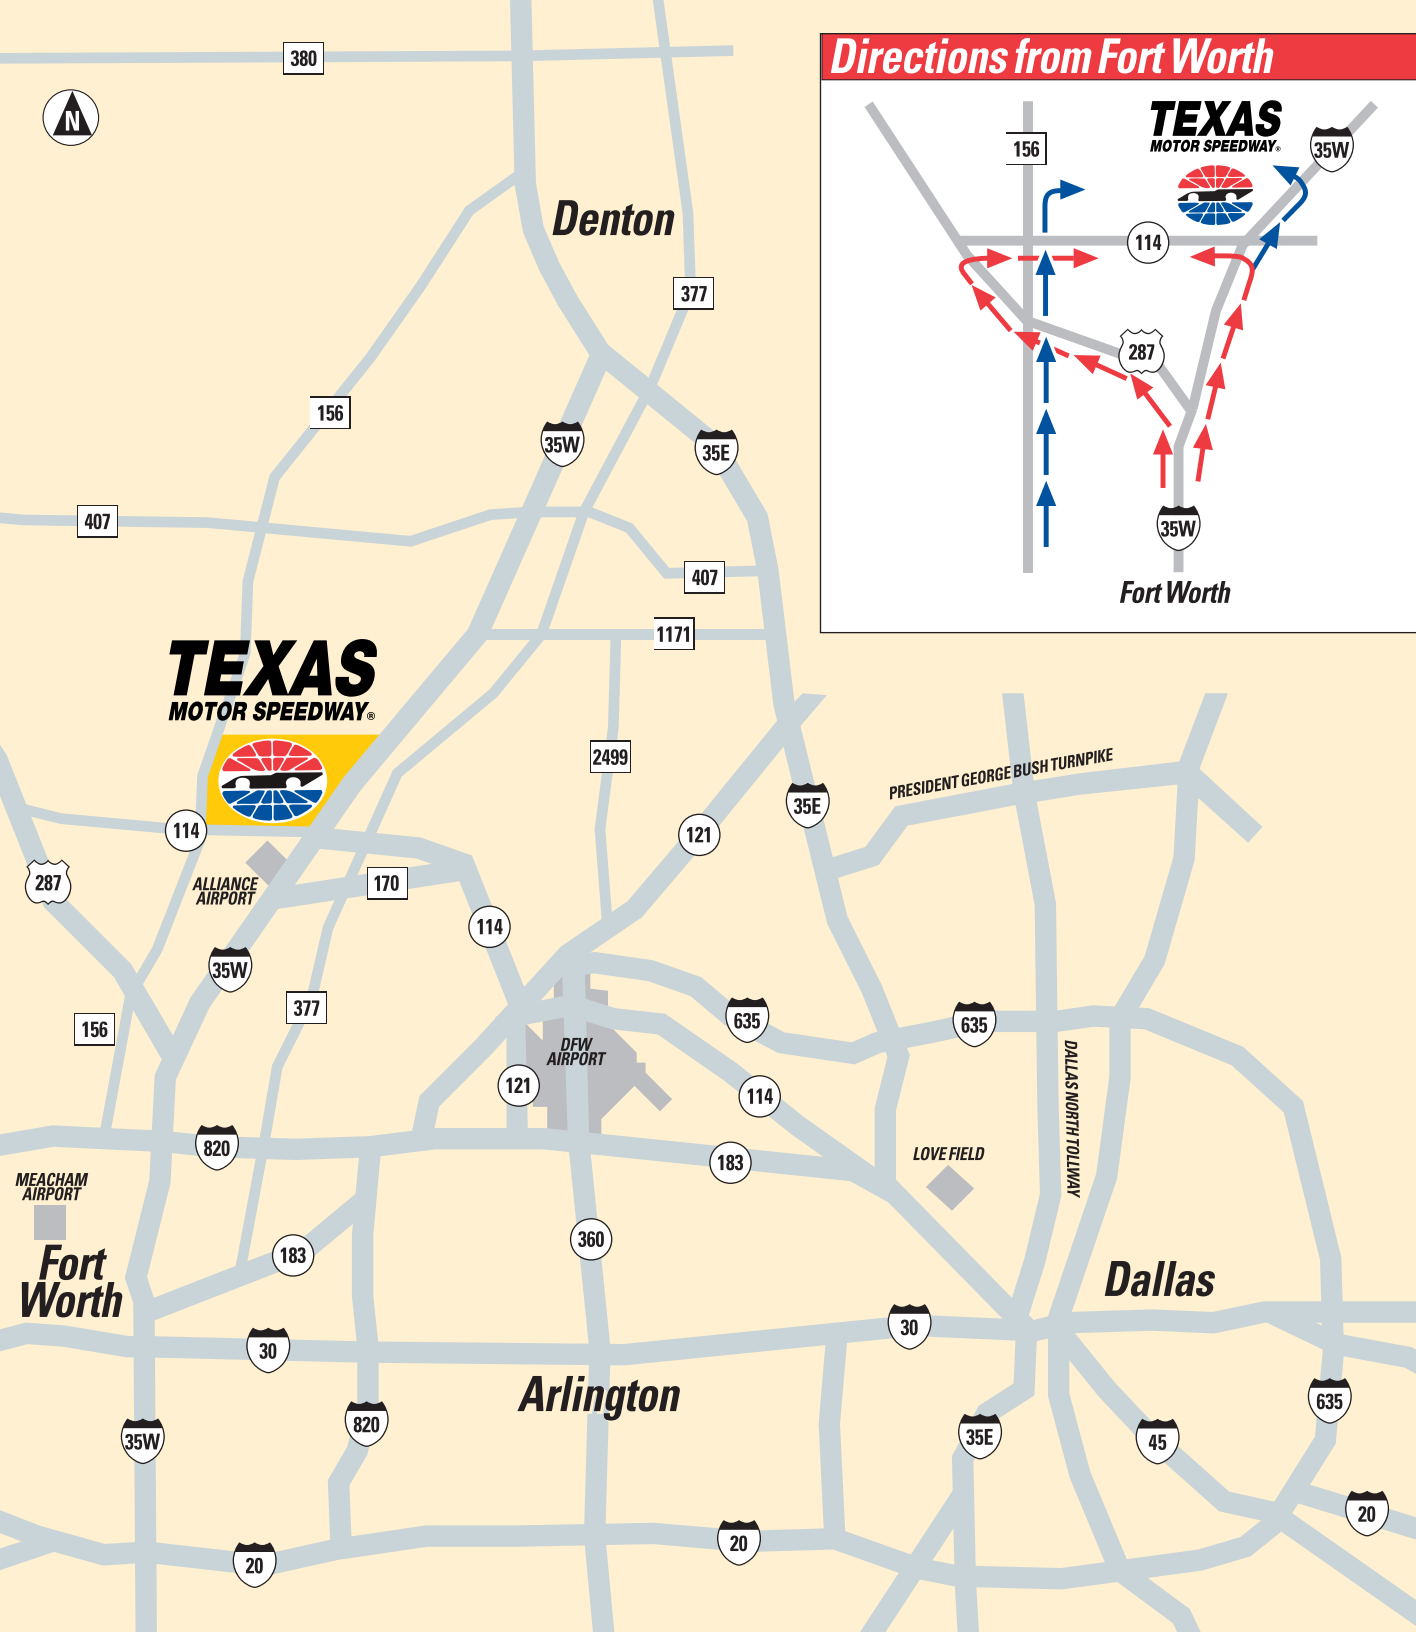

**TEXAS MOTOR SPEEDWAY LEGEND**

- GATES 1-12
- **ELEVATOR TOWERS:**
- B1 Dickies
- B2 Aaron's Sales
- B3 Samsung
- B4 Sprint
- B5 7-Eleven
- B6 O'Reilly Auto Parts
- B7 Nationwide Insurance
- PARKING:**
- Paddock/Press Infield Parking
- Press Box Reserved Parking
- VIP/PSL Parking
- Public Paved Parking
- Bus Parking
- Express Parking Lot
- Handicap Parking
- Helipad Area
- Speedway Club Parking
- Employee Parking/Camping
- FACILITIES:**
- ♂ ♀ Restrooms/Showers
- M Samsung Media Center
- BROADCAST Time Warner Cable Broadcast Center
- CRD Credentials
- MED HCA Infield Care Center
- E Event First Aid Station
- A Event
- T Tunnel Access
- Village of Champions
- Lone Star Circle Reserved Camping
- Victory Circle Reserved Camping
- ★ Campground Public Safety Building
- Infield Camping
- VIP Camping
- Unreserved Camping (NASCAR Sprint Cup Only)
- Off-Road Cafeteria
- Infield Cafeteria
- RV RV Dump Station
- PIT Dirt Track Pit Area
- DBO Dirt Track Box Office
- TKT Ticket Office/Speedway World Gift Shop
- CO Corporate Offices
- WH SMI Properties Warehouse/Kitchen
- Brookshire's Campground Store (NASCAR Sprint Cup weekends only)

**TEXAS**  
MOTOR SPEEDWAY®

*The Great American Speedway!®*