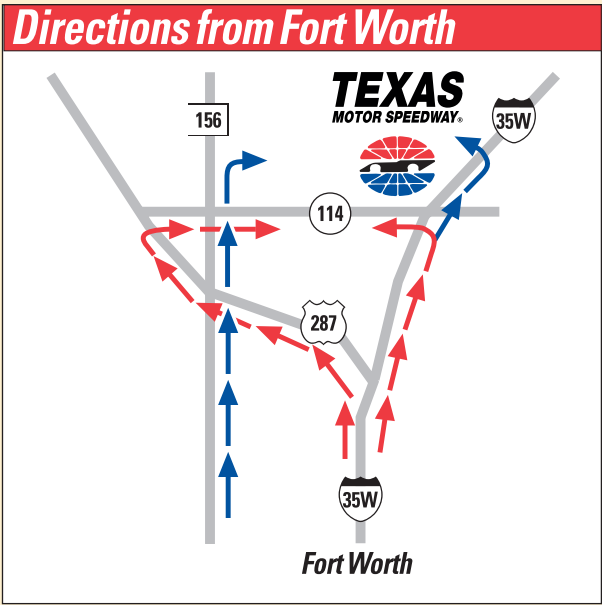

**TEXAS MOTOR SPEEDWAY LEGEND**

- GATES 1-12
- **ELEVATOR TOWERS:**
- B1 Dickies
- B2 Aaron's Sales
- B3 Samsung
- B4 Sprint
- B5 7-Eleven
- B6 O'Reilly Auto Parts
- B7 Nationwide Insurance
- PARKING:**
- Paddock/Press Infield Parking
- Press Box Reserved Parking
- VIP/PSL Parking
- Public Paved Parking
- Bus Parking
- Express Parking Lot
- Handicap Parking
- Helipad Area
- Speedway Club Parking
- Employee Parking/Camping
- FACILITIES:**
- ♂ ♀ Restrooms/Showers
- M Samsung Media Center
- BROADCAST Time Warner Cable Broadcast Center
- CRD Credentials
- MED HCA Infield Care Center
- E Event First Aid Station
- A Event
- T Tunnel Access
- Village of Champions
- Lone Star Circle Reserved Camping
- Victory Circle Reserved Camping
- ★ Campground Public Safety Building
- Infield Camping
- VIP Camping
- Unreserved Camping (NASCAR Sprint Cup Only)
- Off-Road Cafeteria
- Infield Cafeteria
- RV RV Dump Station
- PIT Dirt Track Pit Area
- DBO Dirt Track Box Office
- TKT Ticket Office/Speedway World Gift Shop
- CO Corporate Offices
- WH SMI Properties Warehouse/Kitchen
- Brookshire's Campground Store (NASCAR Sprint Cup weekends only)

**TEXAS**  
MOTOR SPEEDWAY®

*The Great American Speedway!®*