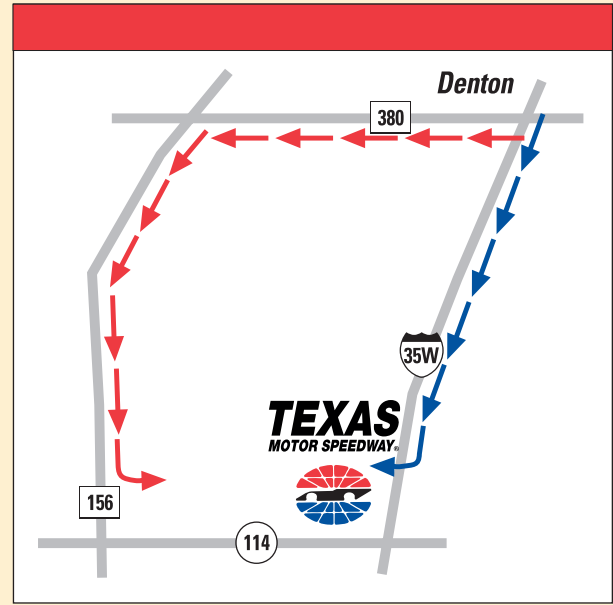

**TEXAS MOTOR SPEEDWAY LEGEND**

- GATES 1-12
- **ELEVATOR TOWERS:**
- B1 Dickies
- B2 Aaron's Sales
- B3 Samsung
- B4 Sprint
- B5 7-Eleven
- B6 O'Reilly Auto Parts
- B7 Nationwide Insurance
- PARKING:**
- Paddock/Press Infield Parking
- Press Box Reserved Parking
- VIP/PSL Parking
- Public Paved Parking
- Bus Parking
- Express Parking Lot
- Handicap Parking
- Helipad Area
- Speedway Club Parking
- Employee Parking/Camping
- FACILITIES:**
- ♂ ♀ Restrooms/Showers
- M Samsung Media Center
- BROADCAST Time Warner Cable Broadcast Center
- CRD Credentials
- MED HCA Infield Care Center
- E Event First Aid Station
- A Event
- T Tunnel Access
- Village of Champions
- Lone Star Circle Reserved Camping
- Victory Circle Reserved Camping
- ★ Campground Public Safety Building
- Infield Camping
- VIP Camping
- Unreserved Camping (NASCAR Sprint Cup Only)
- Off-Road Cafeteria
- Infield Cafeteria
- RV RV Dump Station
- PIT Dirt Track Pit Area
- DBO Dirt Track Box Office
- TKT Ticket Office/Speedway World Gift Shop
- CO Corporate Offices
- WH SMI Properties Warehouse/Kitchen
- Brookshire's Campground Store (NASCAR Sprint Cup weekends only)

**TEXAS**  
MOTOR SPEEDWAY®

*The Great American Speedway!®*